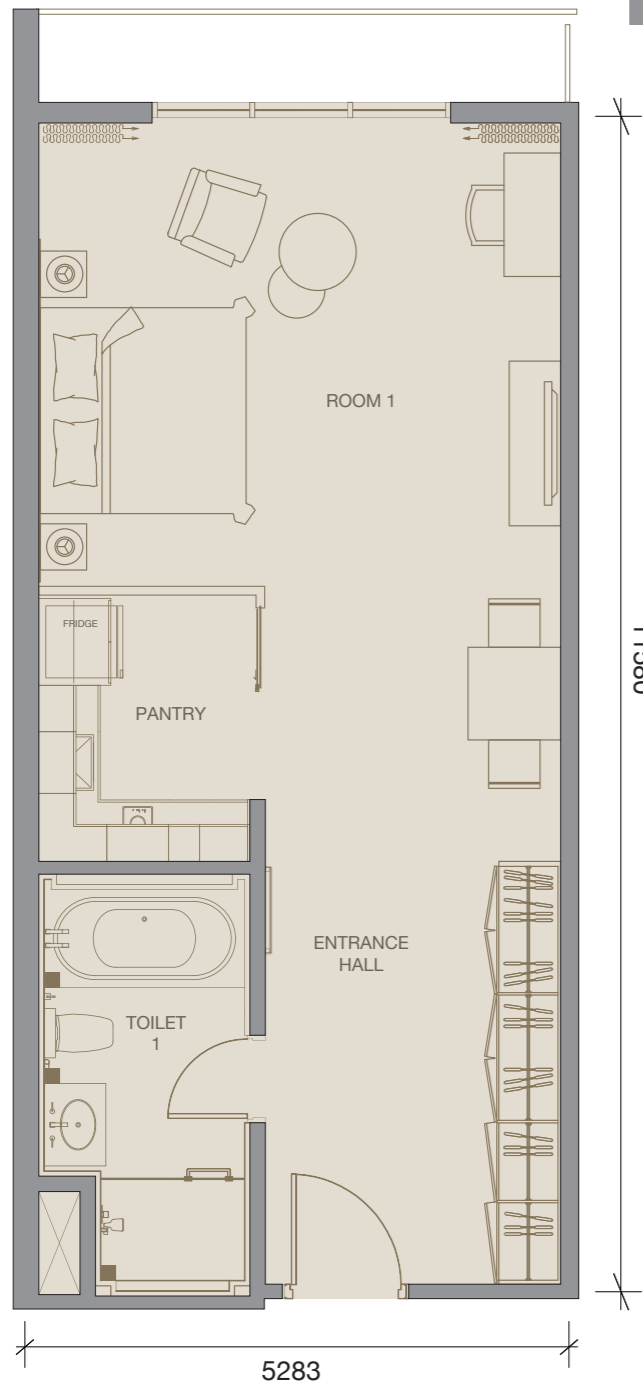

### Toilet 1 / 卫生间 1

Vanity Mirror, Vanity Top, Shower Screen  
梳妆镜, 梳妆台, 沐浴屏

VICTORY SUITES  
KUALA LUMPUR

TYPE 户型 BM2

650ft<sup>2</sup> (平方尺)  
60.39m<sup>2</sup>(平方米)