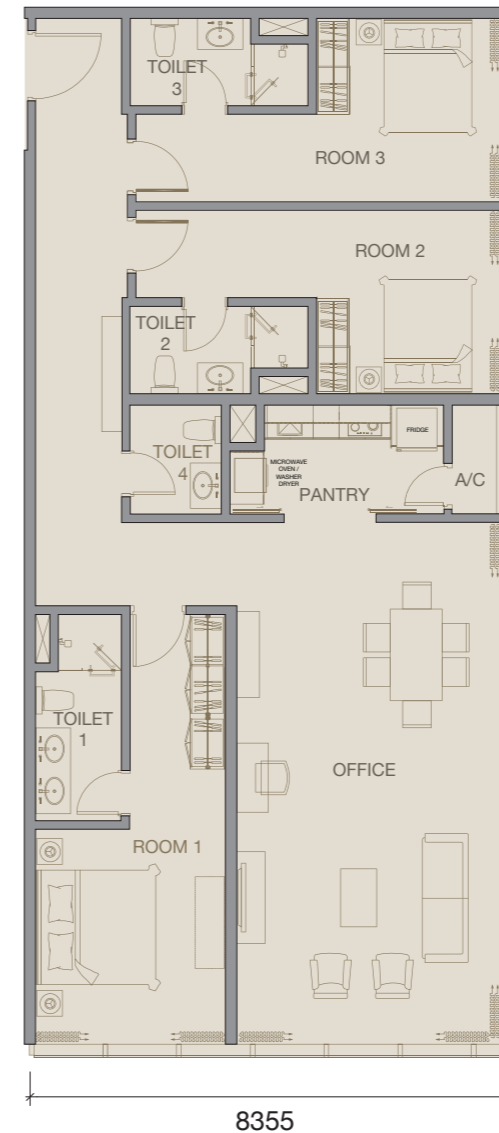

TYPE
户型 KH

1,625ft² (平方尺)
150.97m² (平方米)

Seamless and modern designs that display the grandeur as well as delicate details of every unit of Victory Suites. Integrating top graded materials that further mesmerizes the senses and thus create a luxurious and comfortable living space that cater the needs of urbanites all over the world

Victory Suites 在每一单元的结构都展现着完美的现代设计。为了创造一个豪华舒适的生活与空间，Victory Suites整合了丰富的材质创造出视觉层次感以满足全球都市人对流行的需求。

18115

8355

INTERIOR FURNISHING SPECIFICATIONS

Overall / 整间

Down Lights / 筒灯

Entrance And / Or Pantry / 入口和厨房

Air Conditioning Unit, Storage shelf / Kitchen Cabinets, Kitchen Top and Backsplash, Cooker Hood, Cooker Hob, Refrigerator, Microwave Oven, Washer Dryer
冷气机, 物架 / 厨房橱柜, 工作格面, 抽油烟机, 电炉, 冰箱, 微波炉, 洗衣机 / 烘干机

Office / 办公室

Air Conditioning Unit, Media Cabinets, TV set, Sofa, Coffee Table, Curtains, Table with Chairs
冷气机, 媒体柜, 电视机, 沙发, 咖啡桌, 窗帘, 桌子和椅子

Room 1 / 卧室 1

Air Conditioning Unit, Wardrobe, Headboard / Side Table, Bed Mattress Set, Curtains
冷气机, 衣柜, 床头板 / 床头柜, 全套睡床, 窗帘

Toilet 1 / 卫生间 1

Vanity Mirror, Vanity Top, Shower Screen
梳妆镜, 梳妆台, 沐浴屏

Room 2 / 卧室 2

Air Conditioning Unit, Wardrobe, Headboard / Side Table, Bed Mattress Set, Curtains
冷气机, 衣柜, 床头板 / 床头柜, 全套睡床, 窗帘

Toilet 2 / 卫生间 2

Vanity Mirror, Vanity Top, Shower Screen
梳妆镜, 梳妆台, 沐浴屏

Room 3 / 卧室 3

Air Conditioning Unit, Wardrobe, Headboard / Side Table, Bed Mattress Set, Curtains
冷气机, 衣柜, 床头板 / 床头柜, 全套睡床, 窗帘

Toilet 3 / 卫生间 3

Vanity Mirror, Vanity Top, Shower Screen
梳妆镜, 梳妆台, 沐浴屏

Toilet 4 / 卫生间 4

Vanity Mirror, Vanity Top
梳妆镜, 梳妆台