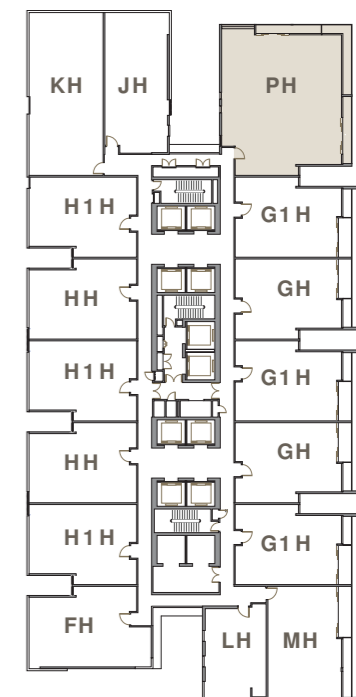

### Toilet 2 / 卫生间 2

Vanity Mirror, Vanity Top, Shower Screen  
梳妆镜, 梳妆台, 沐浴屏

VICTORY SUITES  
KUALA LUMPUR

TYPE 户型 PH

2,455ft<sup>2</sup> (平方尺)  
228.08m<sup>2</sup> (平方米)

14425

16675

FACING KL TOWER