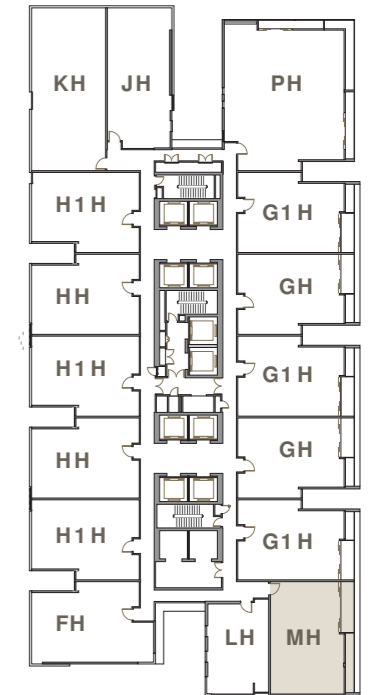

### Toilet 2 / 卫生间 2

Vanity Mirror, Vanity Top, Shower Screen  
梳妆镜, 梳妆台, 沐浴屏

VICTORY SUITES  
KUALA LUMPUR

TYPE 户型 MH

1,215ft<sup>2</sup> (平方尺)  
112.88m<sup>2</sup> (平方米)