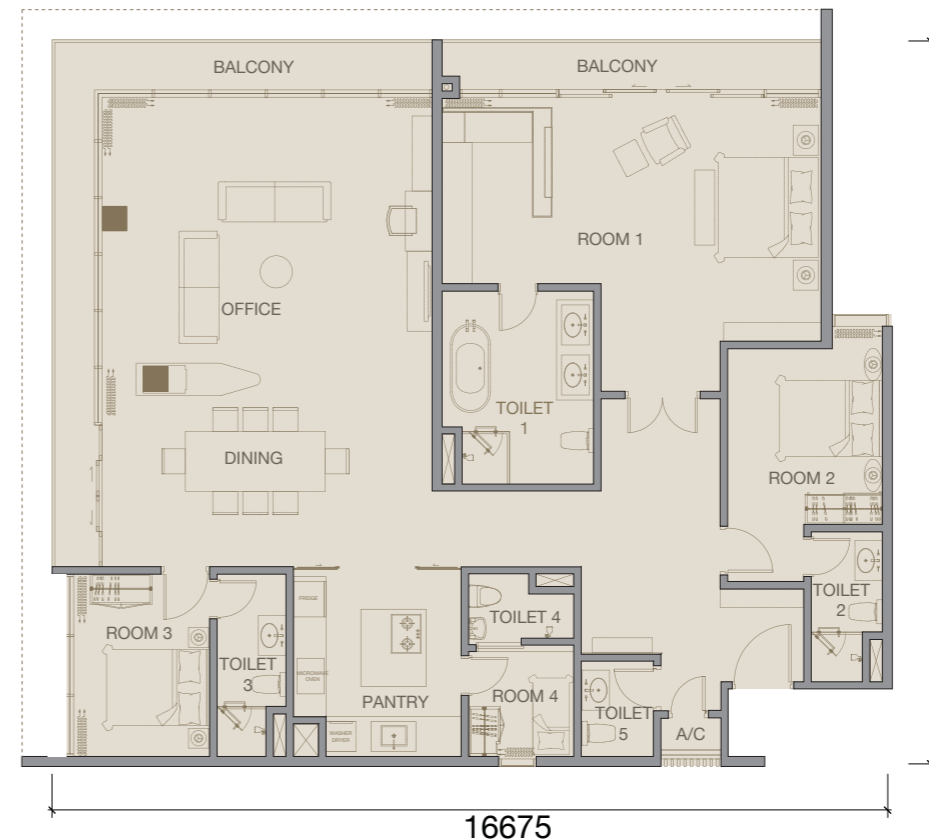

### Toilet 2 / 卫生间 2

Vanity Mirror, Vanity Top, Shower Screen  
梳妆镜, 梳妆台, 沐浴屏

VICTORY SUITES  
KUALA LUMPUR

TYPE 户型 PH

2,455ft<sup>2</sup> (平方尺)  
228.08m<sup>2</sup> (平方米)

14425

16675

FACING KL TOWER