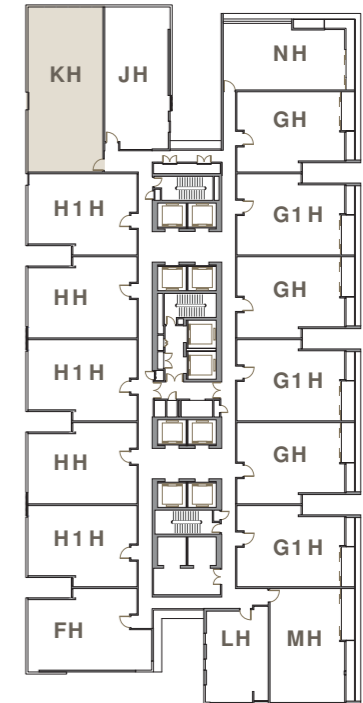

INTERIOR FURNISHING SPECIFICATIONS

Overall / 整间

Down Lights / 筒灯

Entrance And / Or Pantry / 入口和厨房

Air Conditioning Unit, Storage shelf / Kitchen Cabinets, Kitchen Top and Backsplash, Cooker Hood, Cooker Hob, Refrigerator, Microwave Oven, Washer Dryer
冷气机, 物架 / 厨房橱柜, 工作格面, 抽油烟机, 电炉, 冰箱, 微波炉, 洗衣机 / 烘干机

Office / 办公室

Air Conditioning Unit, Media Cabinets, TV set, Sofa, Coffee Table, Curtains, Table with Chairs
冷气机, 媒体柜, 电视机, 沙发, 咖啡桌, 窗帘, 桌子和椅子

Room 1 / 卧室 1

Air Conditioning Unit, Wardrobe, Headboard / Side Table, Bed Mattress Set, Curtains
冷气机, 衣柜, 床头板 / 床头柜, 全套睡床, 窗帘

Toilet 1 / 卫生间 1

Vanity Mirror, Vanity Top, Shower Screen
梳妆镜, 梳妆台, 沐浴屏

Room 2 / 卧室 2

Air Conditioning Unit, Wardrobe, Headboard / Side Table, Bed Mattress Set, Curtains
冷气机, 衣柜, 床头板 / 床头柜, 全套睡床, 窗帘

Toilet 2 / 卫生间 2

Vanity Mirror, Vanity Top, Shower Screen
梳妆镜, 梳妆台, 沐浴屏

Room 3 / 卧室 3

Air Conditioning Unit, Wardrobe, Headboard / Side Table, Bed Mattress Set, Curtains
冷气机, 衣柜, 床头板 / 床头柜, 全套睡床, 窗帘

Toilet 3 / 卫生间 3

Vanity Mirror, Vanity Top, Shower Screen
梳妆镜, 梳妆台, 沐浴屏

Toilet 4 / 卫生间 4

Vanity Mirror, Vanity Top
梳妆镜, 梳妆台