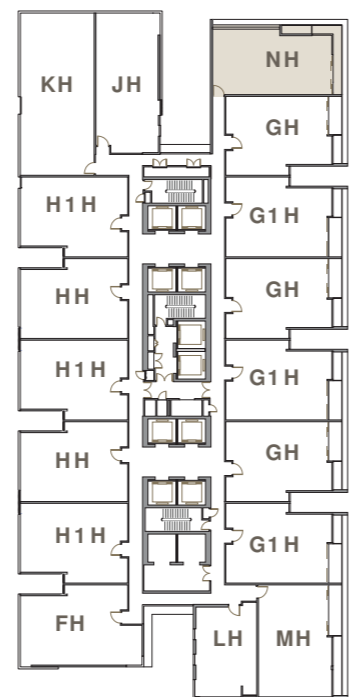

### Toilet 2 / 卫生间 2

Vanity Mirror, Vanity Top, Shower Screen  
梳妆镜, 梳妆台, 沐浴屏

VICTORY SUITES  
KUALA LUMPUR

TYPE 户型 NH

1,150ft<sup>2</sup> (平方尺)  
106.84m<sup>2</sup> (平方米)

14400

7805

FACING KL TOWER