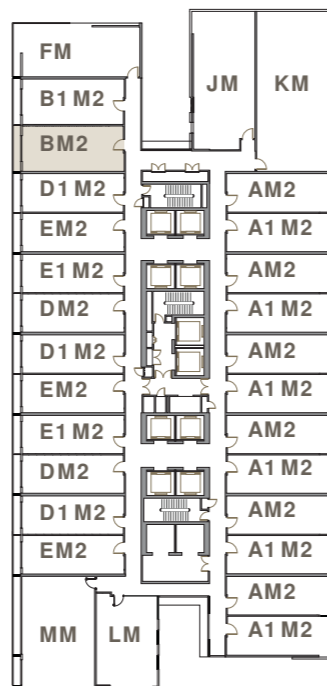

### Toilet 1 / 卫生间 1

Vanity Mirror, Vanity Top, Shower Screen  
梳妆镜, 梳妆台, 沐浴屏

VICTORY SUITES  
KUALA LUMPUR

TYPE 户型 BM2

650ft<sup>2</sup> (平方尺)  
60.39m<sup>2</sup>(平方米)